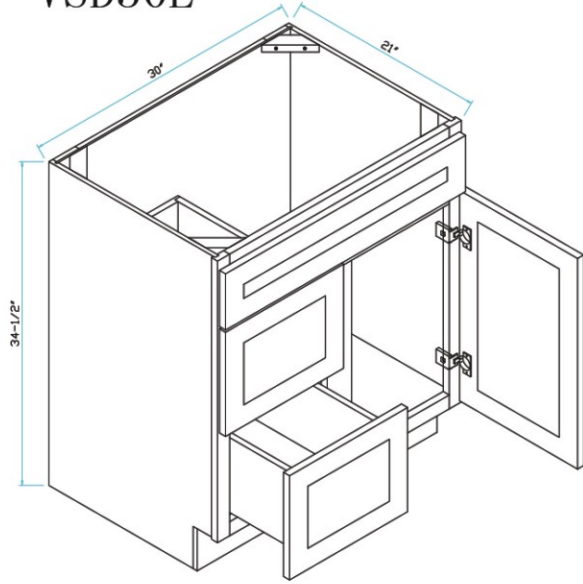

SKU
P1884
P1890
P1893
P1895*
P1896

*Size Only Apply to Cherry Glaze

SKU
P2484
P2490
P2493
P2495*
P2496

P3084
P3090
P3093
P3095
P3096*

P3684
P3690
P3693
P3695*
P3696

*Size Only Apply to Cherry Glaze

OC31-1/2 84D
OC31-1/2 90D
OC31-1/2 93D
OC31-1/2 95D
OC31-1/2 96D

*Middle door purchase separately

S+M

OC31-1/2 90S+M
OC31-1/2 93S+M
OC31-1/2 96S+M

*Middle door purchase separately