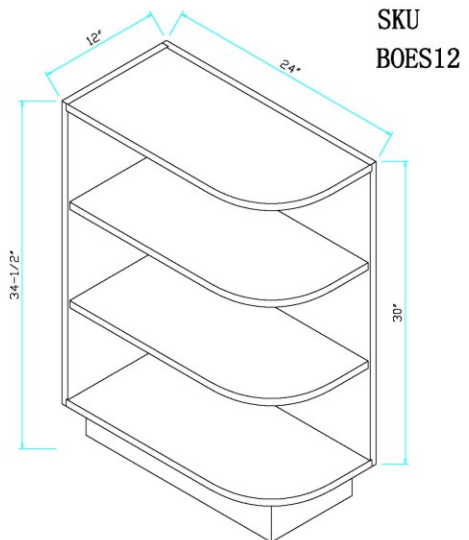

VSD30L

SKU
BOES12