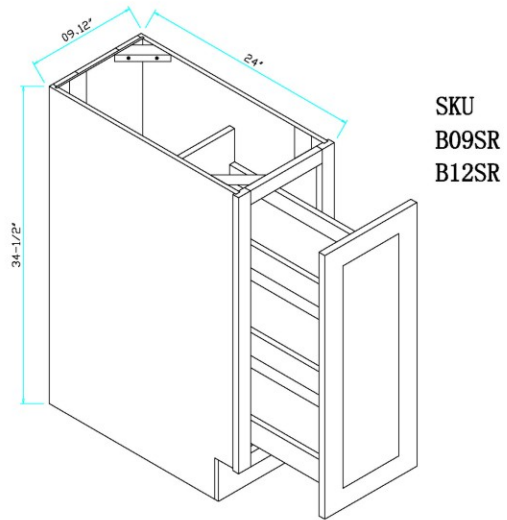

SKU
B09SR
B12SR