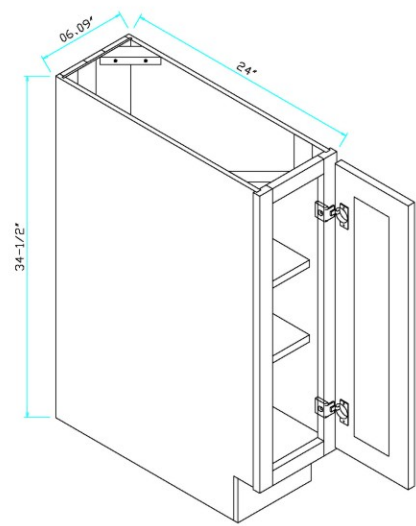

SKU
B06
B09

SKU
B12
B15
B18
B21

SKU
SB24
SB27
SB30
SB33
SB36
SB42

SKU
BBC39

SKU
B24
B27
B30

SKU
B33
B36
B39
B42

SKU
BBC42

SKU
BBC45

SKU
BMC30

SKU
DB12
DB15
DB18
DB21
DB24
DB27
DB30
DB36

SKU
BLS33

SKU
BLS36