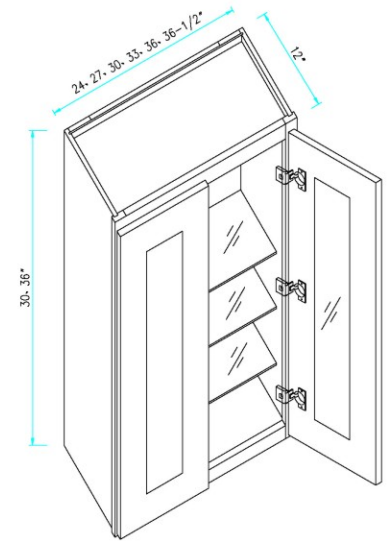

SKU
W2440G*
W2740G*
W3040G*
W3340G*
W3640G*
W2442G
W2742G
W3042G
W3342G
W3642G

*Size Only Apply to Cherry Glaze