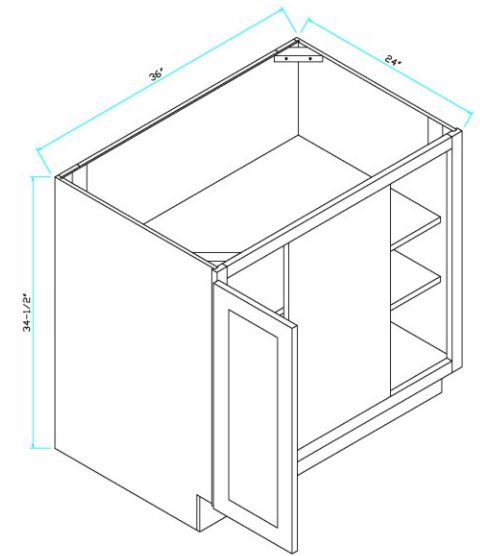

SKU
B06
B09

SKU
B12
B15
B18
B21

SKU
SB24
SB27
SB30
SB33
SB36
SB42

SKU
BBC39

SKU
B24
B27
B30

SKU
B33
B36
B39
B42

SKU
BBC42

SKU
BBC45

SKU
BMC30

SKU
DB12
DB15
DB18
DB21
DB24
DB27
DB30
DB36

SKU
BLS33

SKU
BLS36