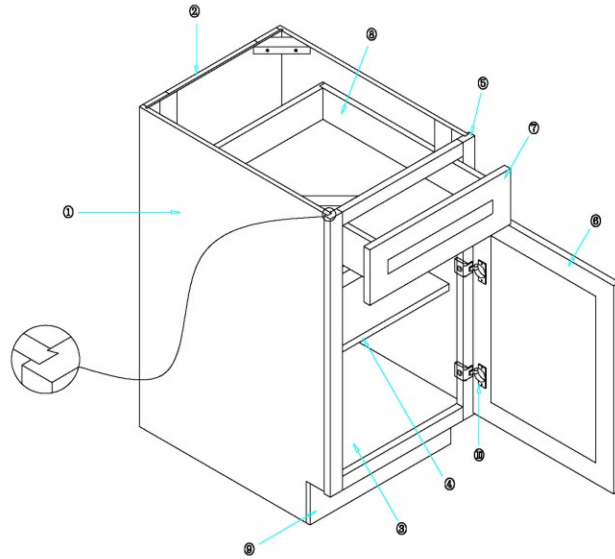

Cabinets Construction

1. Side Panel: 1/2 inches thickness plywood matching color assure product integrity and reliable performance after years
2. Back Panel: 5/8 inches thickness plywood with 5 pieces with matching color to enhance enough support
3. Drawer: 5/8 inches solid wood dovetail joint drawer with 6 ways concealed undermount soft close slides
4. Frame: 3/4 inches solid wood frame with dovetail joint
5. Drawer face: Solid wood birch wood drawer
6. Door: Solid wood birch wood door
7. Hinge: 6 way concealed hinge makes door alignment painless
8. Shelf: 3/4 inches thickness plywood with matching color minimize for sagging
9. Bottom Panel: 1/2 inches thickness plywood matching color finished are doweled into 1/2 thick side assuring maximum durability and load capacity.
10. Toe kick: 1/2 inches thickness plywood toe kick

1. Side Panel: 1/2 inches thickness plywood matching color assure product integrity and reliable performance after years
2. Back Panel: 5/8 inches thickness plywood with 5 pieces with matching color to enhance enough support
3. Top Panel: 1/2 inches thickness plywood with matching color
4. Shelf: 3/4 inches thickness plywood with matching color minimize for sagging
5. Frame: 3/4 inches solid wood frame with dovetail joint
6. Door: Solid wood birch wood door
- Hinge: 6 way concealed hinge makes door alignment painless