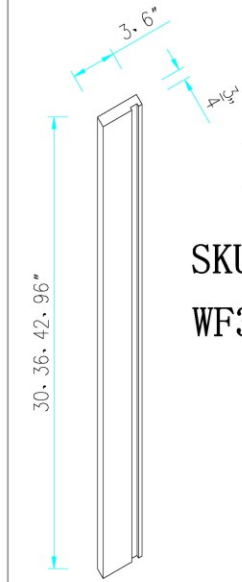

SKU
WF336 (SLOT)