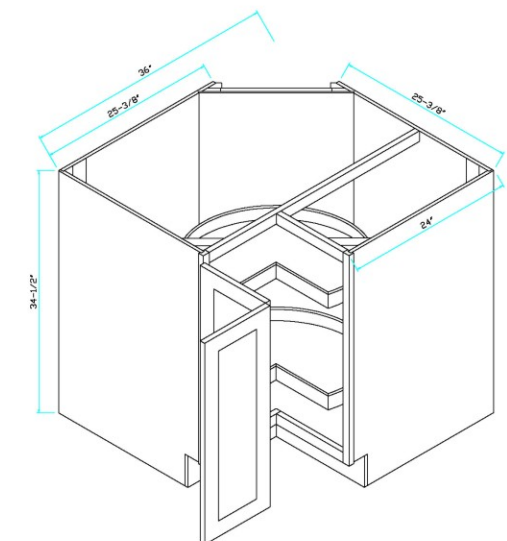

SKU
B06
B09

SKU
B12
B15
B18
B21

SKU
SB24
SB27
SB30
SB33
SB36
SB42

SKU
BBC39

SKU
B24
B27
B30

SKU
B33
B36
B39
B42

SKU
BBC42

SKU
BBC45

SKU
BMC30

SKU
DB12
DB15
DB18
DB21
DB24
DB27
DB30
DB36

SKU
BLS33

SKU
BLS36