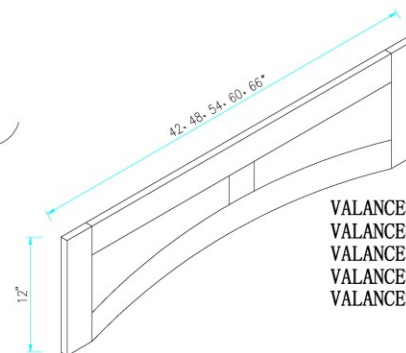

PANEL 96" 24" 3/4

one side finished

BM

DM

LG

SQ

RP

VALANCE42
VALANCE48
VALANCE54
VALANCE60
VALANCE66