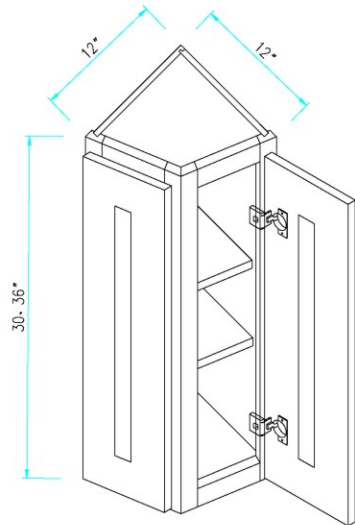

SKU
WEC1230
WEC1236