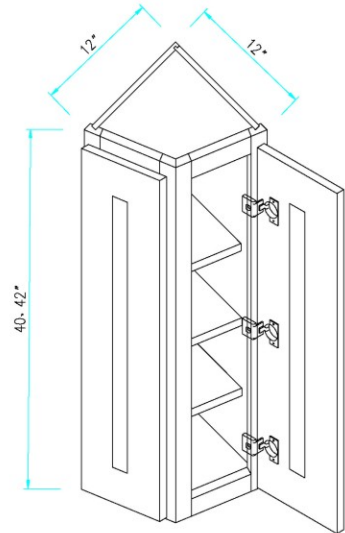

SKU
WPC2440*
WPC2442

SKU
WR1515
WR1818

SGH30
SGH36

*ETA arrival March

SKU
WEC1230
WEC1236

SKU
WEC1240*
WEC1242

*Size Only Apply to Cherry Glaze

SKU
WF330
WF336
WF342
F396
WF630
WF636
WF642
F696