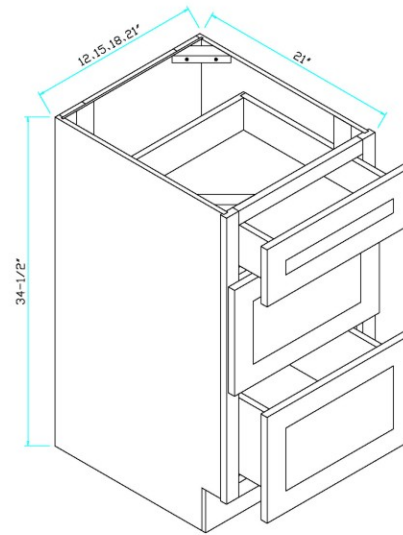

SKU
VDB12
VDB15
VDB18
VDB21
VDB24