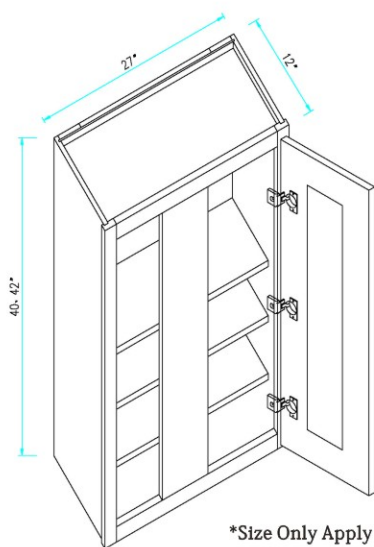

SKU
WBC2740*
WBC2742*

*Size Only Apply to Cherry Glaze