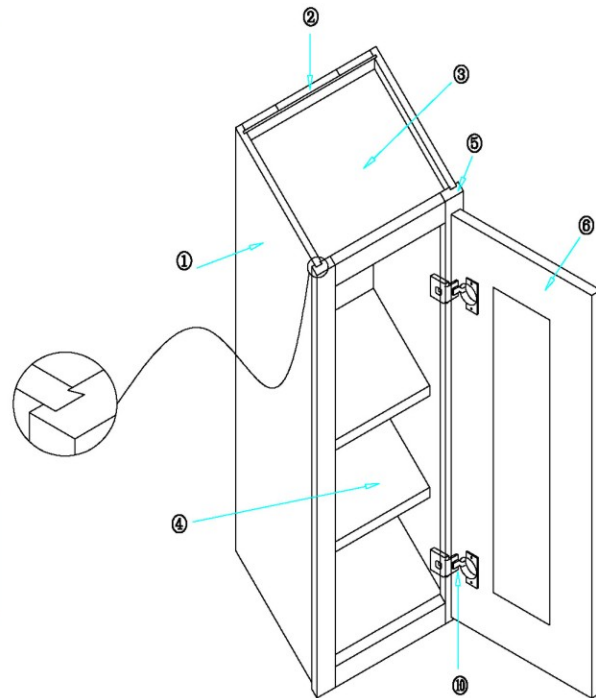

Cabinets Construction

1. Side Panel: 1/2 inches thickness plywood matching color assure product integrity and reliable performance after years
2. Back Panel: 5/8 inches thickness plywood with 5 pieces with matching color to enhance enough support
3. Drawer: 5/8 inches solid wood dovetail joint drawer with 6 ways concealed undermount soft close slides
4. Frame: 3/4 inches solid wood frame with dovetail joint
5. Drawer face: Solid wood birch wood drawer
6. Door: Solid wood birch wood door
7. Hinge: 6 way concealed hinge makes door alignment painless
8. Shelf: 3/4 inches thickness plywood with matching color minimize for sagging
9. Bottom Panel: 1/2 inches thickness plywood matching color finished are doweled into 1/2 thick side assuring maximum durability and load capacity.
10. Toe kick: 1/2 inches thickness plywood toe kick

1. Side Panel: 1/2 inches thickness plywood matching color assure product integrity and reliable performance after years
2. Back Panel: 5/8 inches thickness plywood with 5 pieces with matching color to enhance enough support
3. Top Panel: 1/2 inches thickness plywood with matching color
4. Shelf: 3/4 inches thickness plywood with matching color minimize for sagging
5. Frame: 3/4 inches solid wood frame with dovetail joint
6. Door: Solid wood birch wood door
- Hinge: 6 way concealed hinge makes door alignment painless