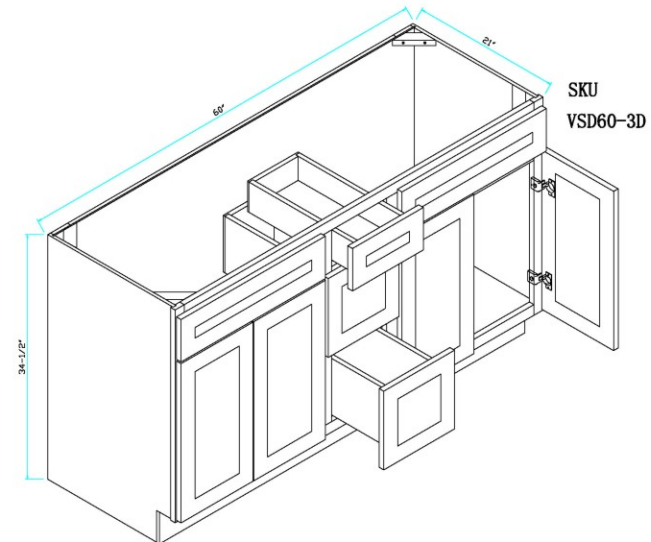

SKU
VSD60-3D