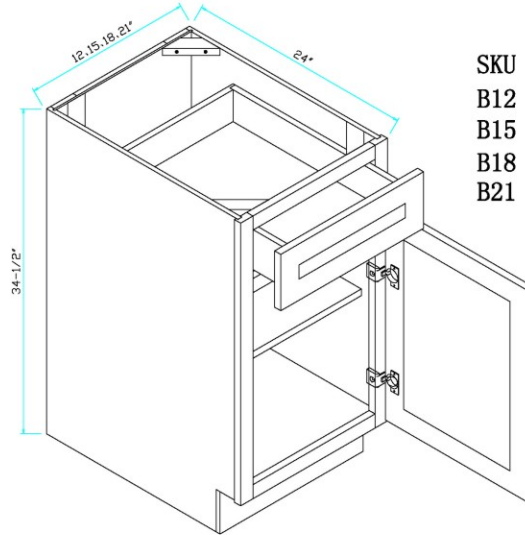

SKU
B12
B15
B18
B21