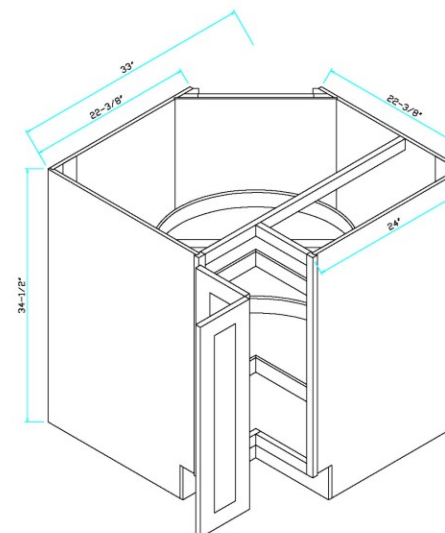

SKU
B06
B09

SKU
B12
B15
B18
B21

SKU
SB24
SB27
SB30
SB33
SB36
SB42

SKU
BBC39

SKU
B24
B27
B30

SKU
B33
B36
B39
B42

SKU
BBC42

SKU
BBC45

SKU
BMC30

SKU
DB12
DB15
DB18
DB21
DB24
DB27
DB30
DB36

SKU
BLS33

SKU
BLS36