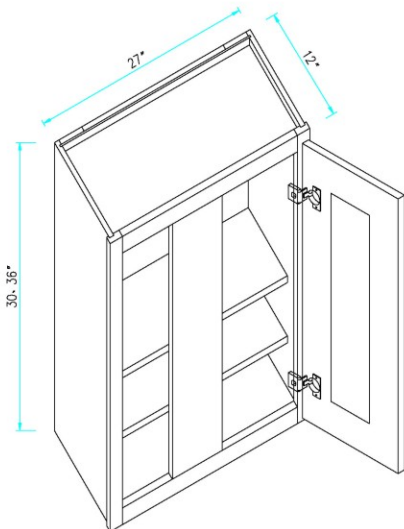

SKU
WBC2730*
WBC2736*