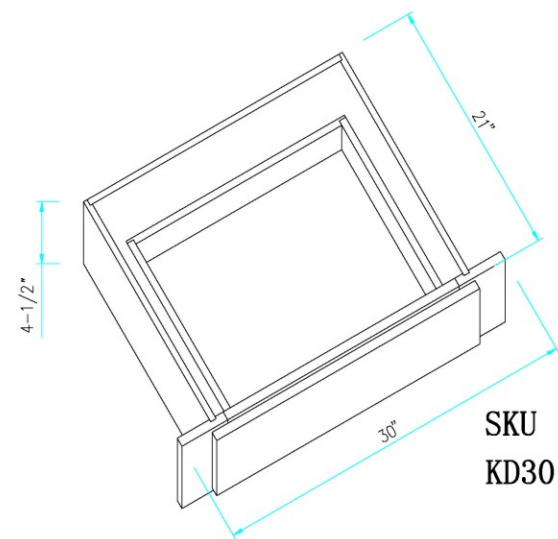

SKU
WPC2430
WPC2436

SKU
WPC2440*
WPC2442

SKU
WR1515
WR1818

SGH30
SGH36

*ETA arrival March

SKU
WEC1230
WEC1236

SKU
WEC1240*
WEC1242

*Size Only Apply to Cherry Glaze

SKU
WF330
WF336
WF342
F396
WF630
WF636
WF642
F696

SKU
WF336 (SLOT)

SKU
BF3
BF6

SKU
KD30

SKU
WR3015
WR3018
WR3615
WR3618

SKU
F1-1/296

SKU
BFF3
BFF6

*only certain color has this product, Please ask your Sale Rep for availability before placing order

SKU
WFF330
WFF336
WFF342
TFF396
WFF630
WFF636
WFF642
TFF696

*only certain color has this product, Please ask your Sale Rep for availability before placing order