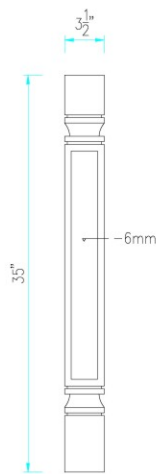

P1893 DOWN DUMMY DOOR

P1884 UP DUMMY DOOR
P1890 UP DUMMY DOOR
P1896 UP DUMMY DOOR

P1893 UP DUMMY DOOR

DOOR W3630
DUMMY DOOR B36

DUMMY DOOR B24

Column
3. 5x3. 5x35

Column
3x3x35

SKU
ROT12
ROT15
ROT18
ROT21
ROT24
ROT27
ROT30
ROT33
ROT36
ROT39
ROT42

Trash can insert available size 15" & 18"

HCC36
HCC42

Corbel-N

Corbel-S

Only available for Ivory White,
Chocolate Glaze, Cherry Glaze

Corbel-M

Only available for Ivory White,
Chocolate Glaze, Cherry Glaze

Corbel-L