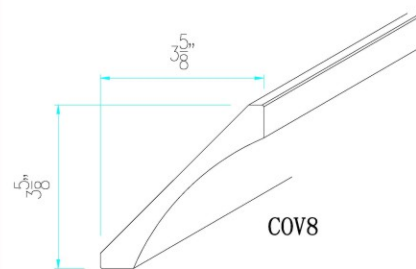

one side finished

SKU
TK

COV8