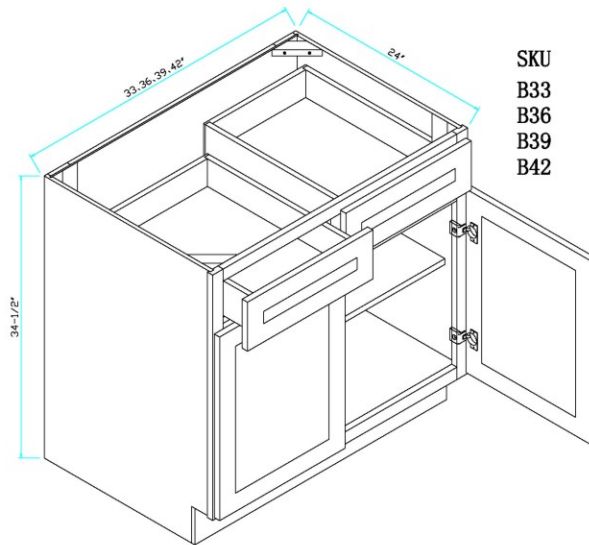

SKU
B33
B36
B39
B42