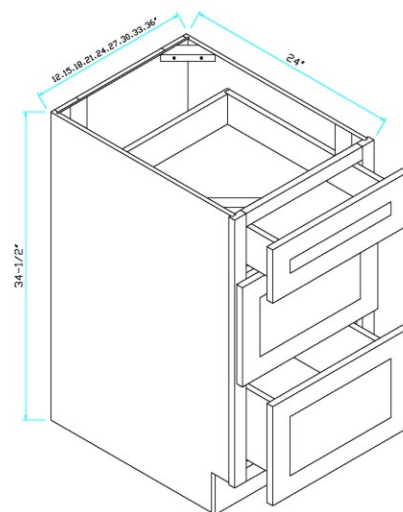

SKU
DB12
DB15
DB18
DB21
DB24
DB27
DB30
DB36