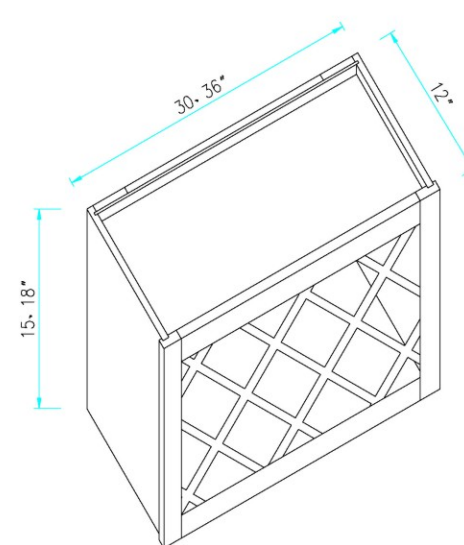

SKU
WR3015
WR3018
WR3615
WR3618