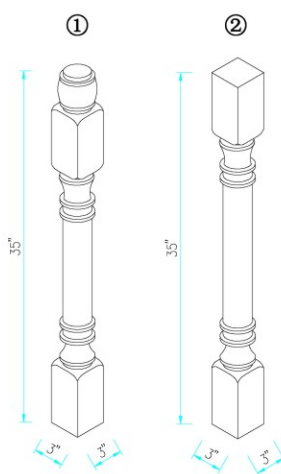

P1893 DOWN DUMMY DOOR

P1884 UP DUMMY DOOR
P1890 UP DUMMY DOOR
P1896 UP DUMMY DOOR

P1893 UP DUMMY DOOR

DOOR W3630
DUMMY DOOR B36

DUMMY DOOR B24

Column
3. 5x3. 5x35

Column
3x3x35

SKU
ROT12
ROT15
ROT18
ROT21
ROT24
ROT27
ROT30
ROT33
ROT36
ROT39
ROT42

Trash can insert available size 15" & 18"

HCC36
HCC42

Corbel-N

Corbel-S

Only available for Ivory White,
Chocolate Glaze, Cherry Glaze

Corbel-M

Only available for Ivory White,
Chocolate Glaze, Cherry Glaze

Corbel-L