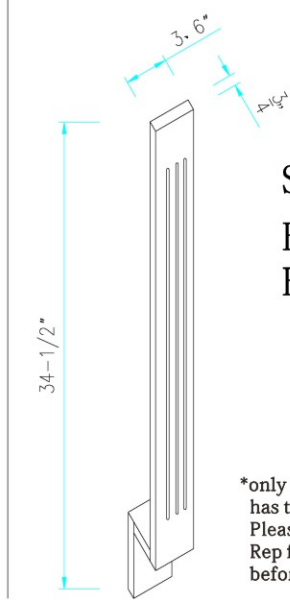

SKU
BFF3
BFF6

*only certain color has this product, Please ask your Sale Rep for availability before placing order