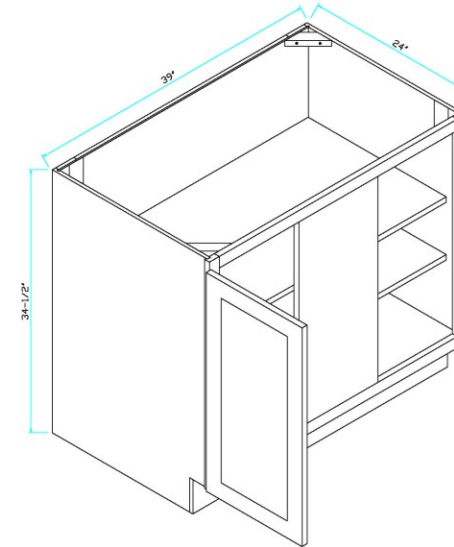

SKU
B06
B09

SKU
B12
B15
B18
B21

SKU
SB24
SB27
SB30
SB33
SB36
SB42

SKU
BBC39

SKU
B24
B27
B30

SKU
B33
B36
B39
B42

SKU
BBC42

SKU
BBC45

SKU
BMC30

SKU
DB12
DB15
DB18
DB21
DB24
DB27
DB30
DB36

SKU
BLS33

SKU
BLS36