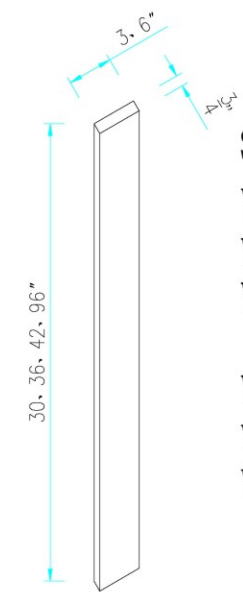

SKU
WF330
WF336
WF342
F396
WF630
WF636
WF642
F696