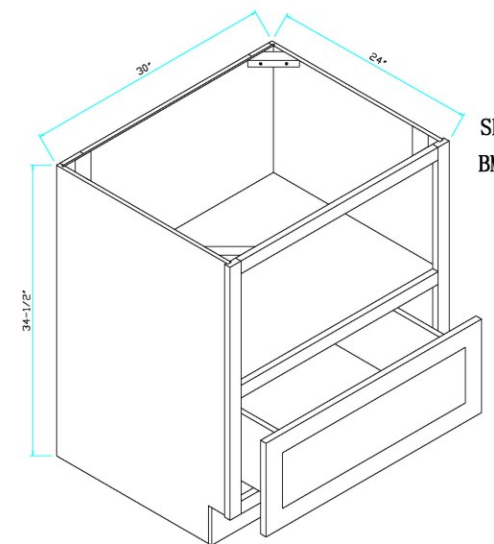

SKU
B06
B09

SKU
B12
B15
B18
B21

SKU
SB24
SB27
SB30
SB33
SB36
SB42

SKU
BBC39

SKU
B24
B27
B30

SKU
B33
B36
B39
B42

SKU
BBC42

SKU
BBC45

SKU
BMC30

SKU
DB12
DB15
DB18
DB21
DB24
DB27
DB30
DB36

SKU
BLS33

SKU
BLS36