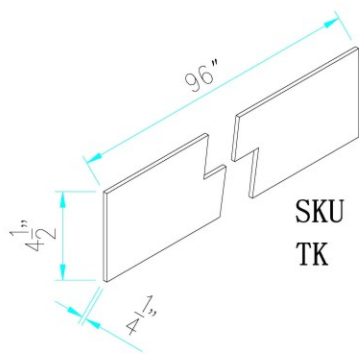

one side finished

SM8

SKU
TK