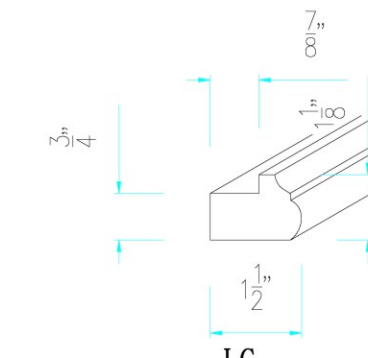

PANEL 96" 24" 3/4

one side finished

BM

DM

LG

SQ

RP

VALANCE42
VALANCE48
VALANCE54
VALANCE60
VALANCE66