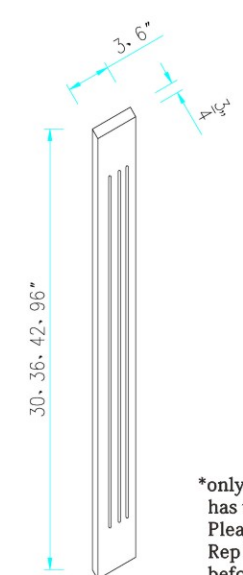

SKU
WFF330
WFF336
WFF342
TFF396
WFF630
WFF636
WFF642
TFF696

*only certain color has this product, Please ask your Sale Rep for availability before placing order