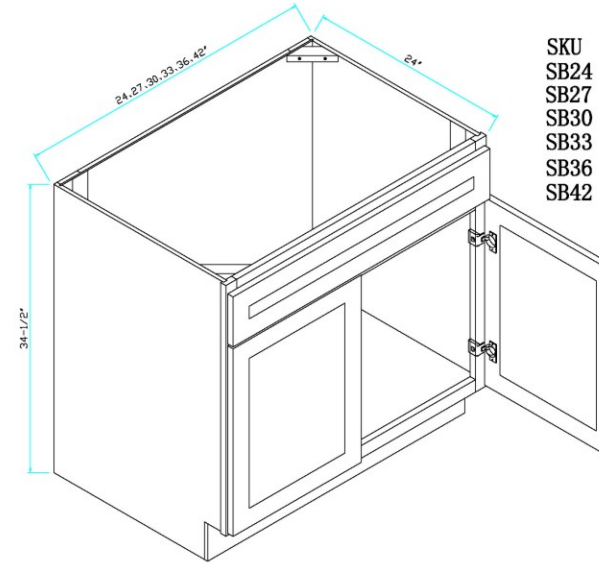

SKU
SB24
SB27
SB30
SB33
SB36
SB42