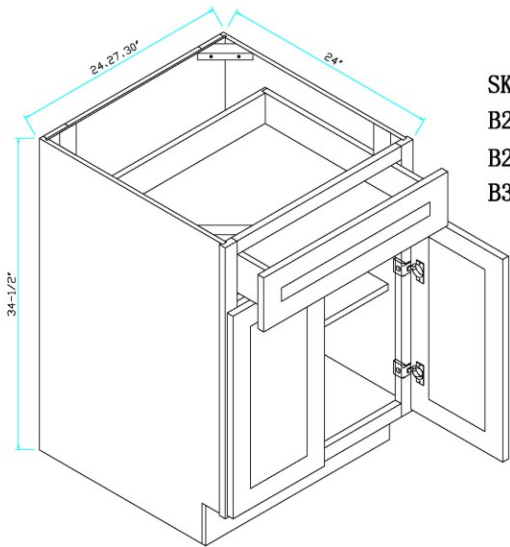

SKU
B24
B27
B30