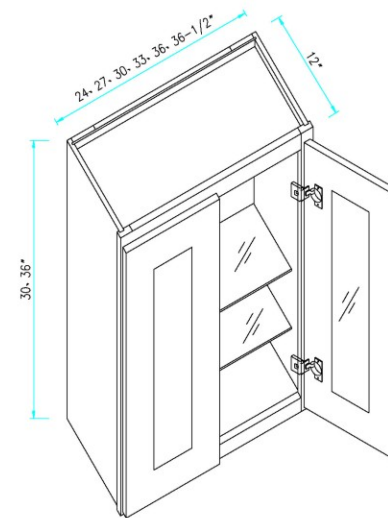

SKU
W2430G
W2730G
W3030G
W3330G
W3630G
W2436G
W2736G
W3036G
W3336G
W3636G