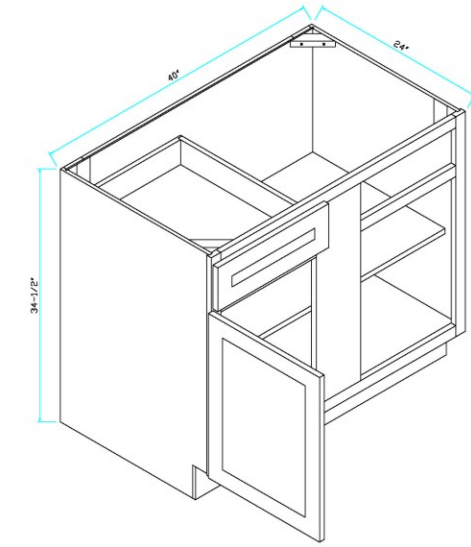

SKU
B06
B09

SKU
B12
B15
B18
B21

SKU
SB24
SB27
SB30
SB33
SB36
SB42

SKU
BBC39

SKU
B24
B27
B30

SKU
B33
B36
B39
B42

SKU
BBC42

SKU
BBC45

SKU
BMC30

SKU
DB12
DB15
DB18
DB21
DB24
DB27
DB30
DB36

SKU
BLS33

SKU
BLS36