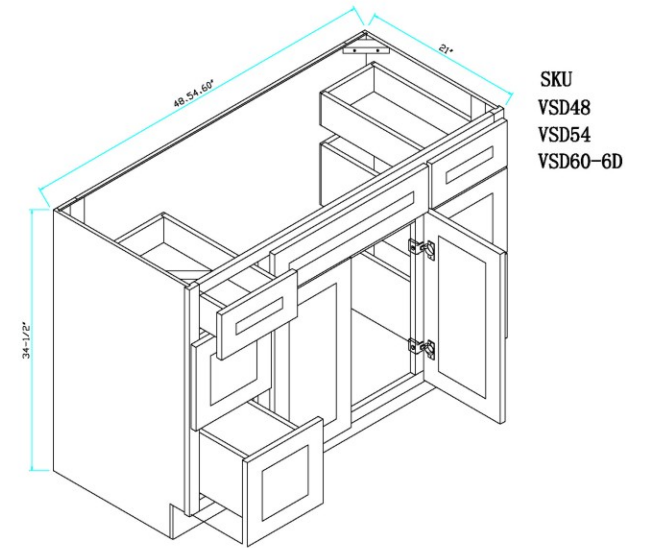

SKU
VSD48
VSD54
VSD60-6D