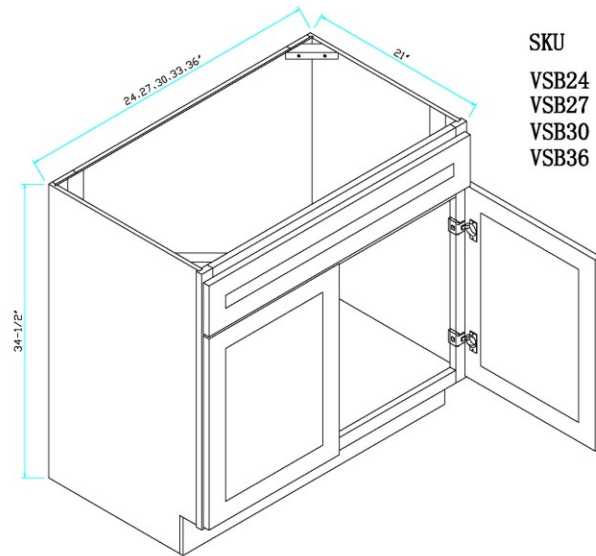

VSD30R

SKU
VSB24
VSB27
VSB30
VSB36