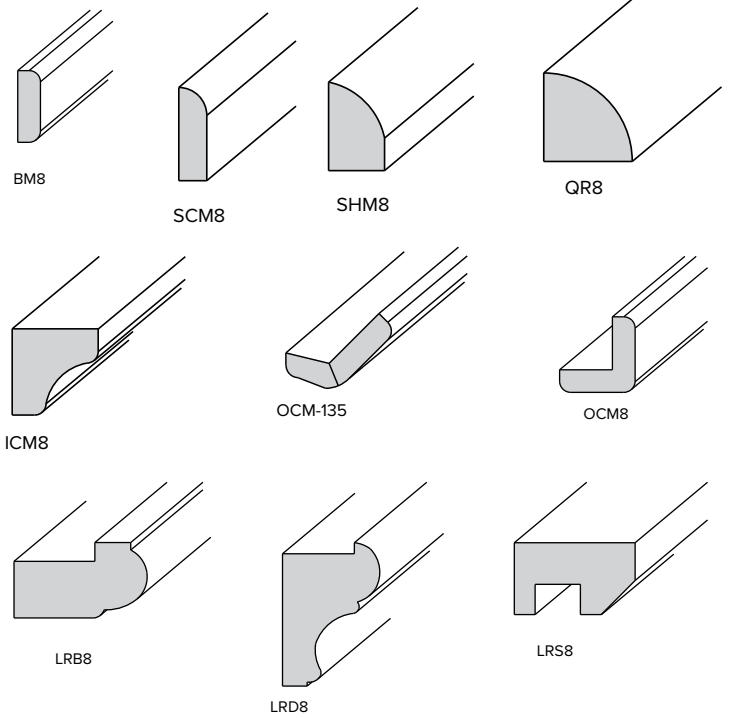

Moulding

SKU	Description	Espresso (-ESP)	Slate (-SL)	Pebble Grey (-PGRY)	Polar White (-PWH)
BM8	Batten	$40	$40	$40	$40
CM8	Crown	$179	$179	$179	$179
CMA8	Crown	$231	$231	$231	$231
CMC8	Crown	$236	$236	$236	$236
CMV8	Crown	$231	$231	$231	$231
DM8	Dentil	$48	$48	$48	$48
ICM8	Inside Corner	$45	$45	$45	$45
LRB8	Light Rail	$91	$91	$91	$91
LRD8	Light Rail	$100	$100	$100	$100
LRS8	Light Rail	$80	$80	$80	$80
OCM8-135	Outside Corner	$47	$47	$47	$47
OCM8	Outside Corner	$48	$48	$48	$48
QR8	Quarter Round	$41	$41	$41	$41
RM8	Rope	$41	$41	$41	$41
SCM8	Scribe	$40	$40	$40	$40
SHM8	Shoe	$41	$41	$41	$41
TKC8	Toe Kick	$28	$28	$28	$28
FB8	Furniture Base	$233	$233	$233	$233