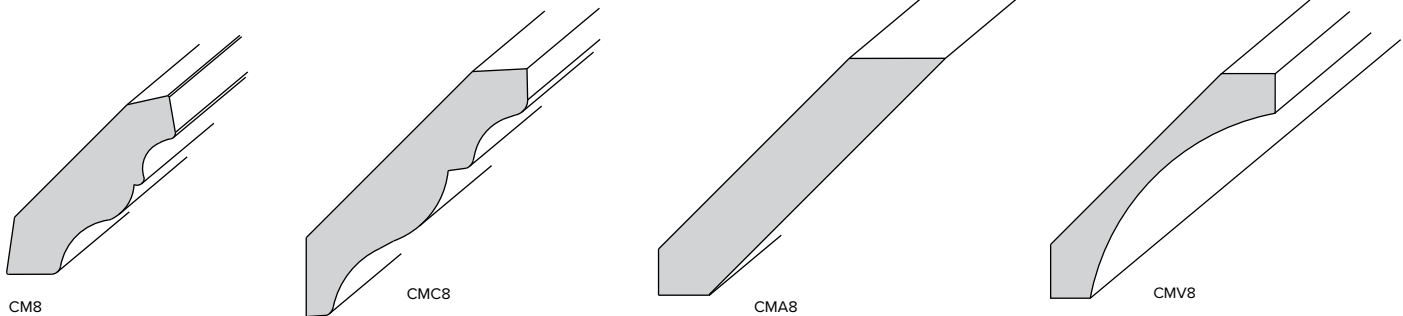

Base Filler

SKU	Espresso (-ESP)	Slate (-SL)	Pebble Grey (-PGRY)	Polar White (-PWH)
BF3	\$37	\$37	\$37	\$37
BF6	\$59	\$59	\$59	\$59

Moulding

SKU	Description	Espresso (-ESP)	Slate (-SL)	Pebble Grey (-PGRY)	Polar White (-PWH)
BM8	Batten	\$40	\$40	\$40	\$40
CM8	Crown	\$179	\$179	\$179	\$179
CMA8	Crown	\$231	\$231	\$231	\$231
CMC8	Crown	\$236	\$236	\$236	\$236
CMV8	Crown	\$231	\$231	\$231	\$231
DM8	Dentil	\$48	\$48	\$48	\$48
ICM8	Inside Corner	\$45	\$45	\$45	\$45
LRB8	Light Rail	\$91	\$91	\$91	\$91
LRD8	Light Rail	\$100	\$100	\$100	\$100
LRS8	Light Rail	\$80	\$80	\$80	\$80
OCM8-135	Outside Corner	\$47	\$47	\$47	\$47
OCM8	Outside Corner	\$48	\$48	\$48	\$48
QR8	Quarter Round	\$41	\$41	\$41	\$41
RM8	Rope	\$41	\$41	\$41	\$41
SCM8	Scribe	\$40	\$40	\$40	\$40
SHM8	Shoe	\$41	\$41	\$41	\$41
TKC8	Toe Kick	\$28	\$28	\$28	\$28
FB8	Furniture Base	\$233	\$233	\$233	\$233