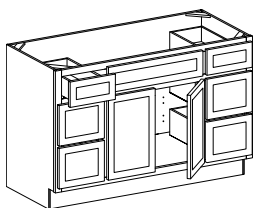

Vanity cabinets – 3 drawer

SKU	HATTERAS			CATALINA				MAUI			
	Espresso (-HES)	Pebble Grey (-HGR)	Polar White (-HWH)	Espresso (-CES)	Slate (-CSL)	Pebble Grey (-CGR)	Polar White (-CWH)	Espresso (-MES)	Slate (-MSL)	Pebble Grey (-MGR)	Polar White (-MWH)
VDB12-3	$614	$627	$627	$713	$747	$747	$747	$713	$747	$747	$747
VDB15-3	$670	$684	$684	$780	$804	$804	$804	$780	$804	$804	$804
VDB18-3	$731	$746	$746	$852	$866	$866	$866	$852	$866	$866	$866
VDB21-3	$798	$814	$814	$931	$931	$931	$931	$931	$931	$931	$931

Vanity cabinets – combo

SKU	HATTERAS			CATALINA				MAUI			
	Espresso (-HES)	Pebble Grey (-HGR)	Polar White (-HWH)	Espresso (-CES)	Slate (-CSL)	Pebble Grey (-CGR)	Polar White (-CWH)	Espresso (-MES)	Slate (-MSL)	Pebble Grey (-MGR)	Polar White (-MWH)
VCDB60-3	$1,137	$1,180	$1,180	$1,307	$1,363	$1,363	$1,363	$1,307	$1,363	$1,363	$1,363
VCDB60-6	$1,407	$1,476	$1,476	$1,634	$1,768	$1,768	$1,768	$1,634	$1,768	$1,768	$1,768

Linen cabinets

SKU	HATTERAS			CATALINA				MAUI			
	Espresso (-HES)	Pebble Grey (-HGR)	Polar White (-HWH)	Espresso (-CES)	Slate (-CSL)	Pebble Grey (-CGR)	Polar White (-CWH)	Espresso (-MES)	Slate (-MSL)	Pebble Grey (-MGR)	Polar White (-MWH)
VL1584	$850	$931	$931	$1,020	$1,046	$1,046	$1,046	$1,020	$1,046	$1,046	$1,046
VL1884	$951	$1,042	$1,042	$1,140	$1,171	$1,171	$1,171	$1,140	$1,171	$1,171	$1,171
VL2484	$1,151	$1,246	$1,246	$1,388	$1,407	$1,407	$1,407	$1,388	$1,407	$1,407	$1,407