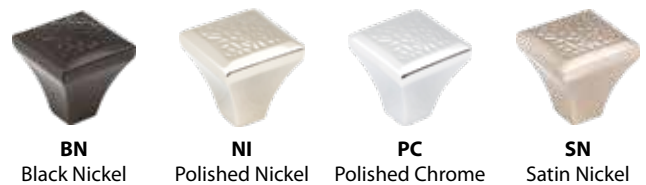

Finishes

D638,274; D638,275;
D640,121