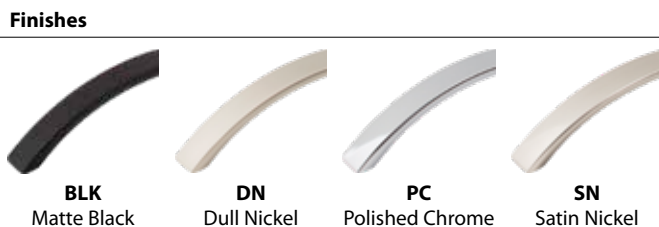

Display	Description
DBE1018-GRY	Belfast hardware on Designer Grey display board, 16"W x 11"H

Knobs	Description	Overall Length/ Diameter	Width at Center	Projection	Hand Space	Foot Width	Foot Length	Inner Box	Price Code
239	round knob	1"	1"	1"	11/16"	3/8"	5/8"	30	[B]