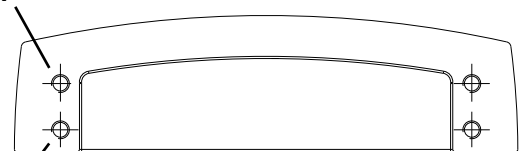

Lower mount: use when the mounting holes are positioned lower on the drawer front