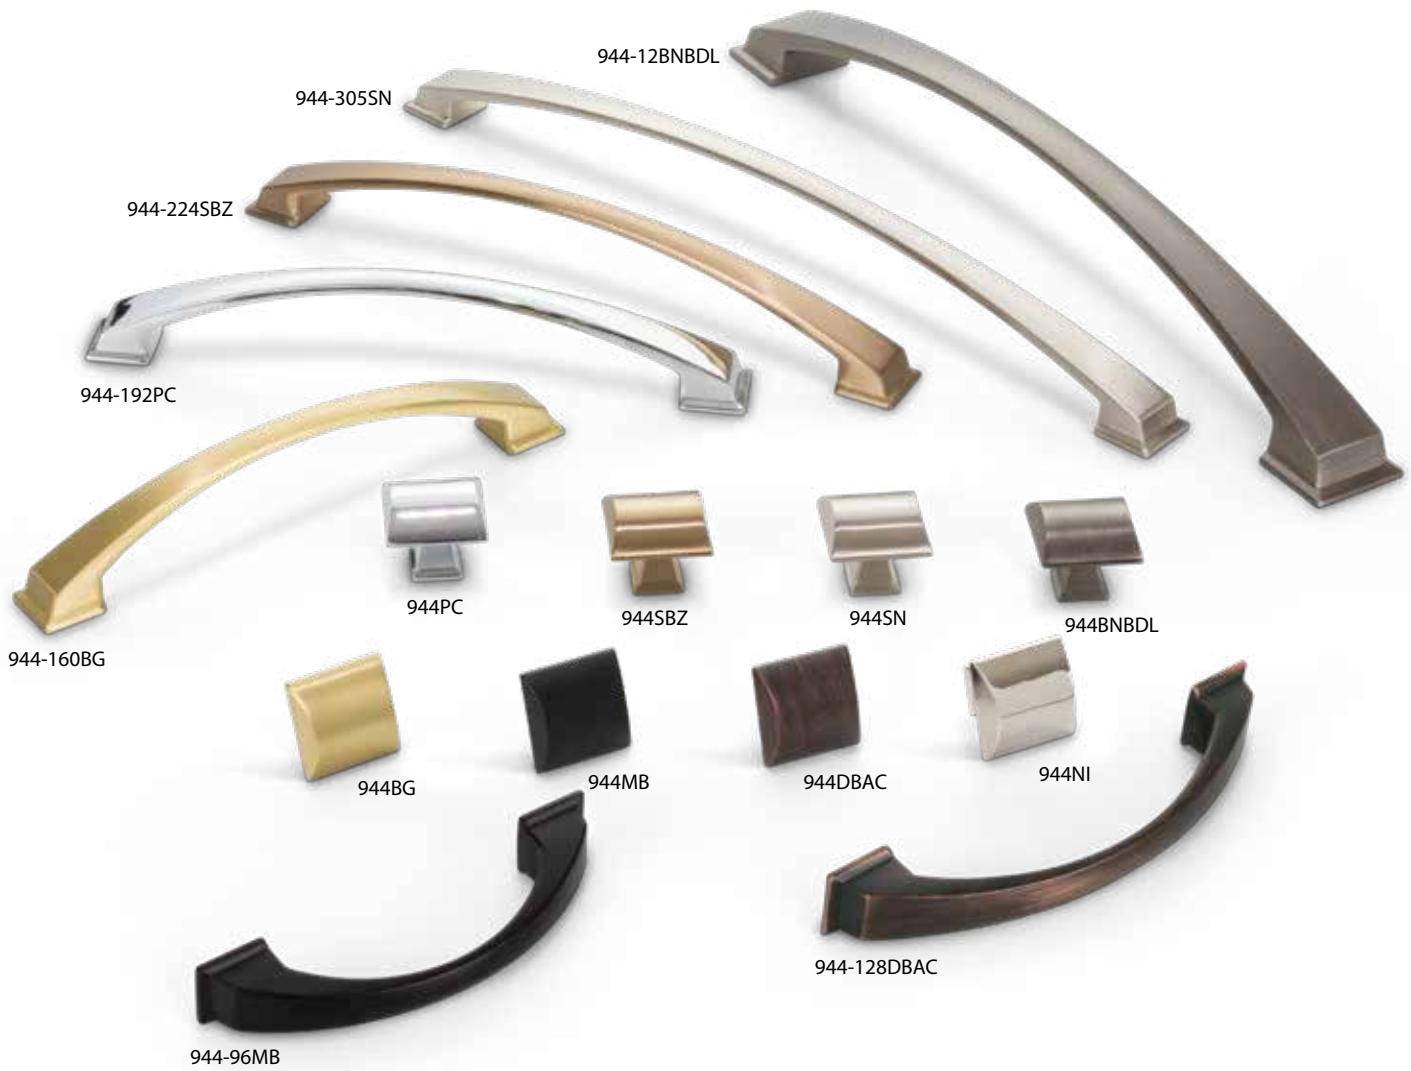

Knobs	Description	Overall Length	Width at Center	Projection	Hand Space	Foot Width	Foot Length	Inner Box	Price Code
944	square knob	1-1/4"	1-1/4"	1-1/8"	3/4"	5/8"	5/8"	20	[D]

Pulls	Center-to-Center	Overall Length	Width at Center	Projection	Hand Space	Foot Width	Foot Length	Inner Box	Price Code
944-96	96 mm (3-3/4") CC	4-15/16"	7/16"	1-7/16"	1-1/4"	13/16"	13/16"	10	[E]
944-128	128 mm (5-1/16") CC	6-1/4"	1/2"	1-7/16"	1-3/16"	7/8"	7/8"	10	[F]
944-160	160 mm (6-5/16") CC	7-1/2"	1/2"	1-7/16"	1-3/16"	7/8"	7/8"	10	[F]
944-192	192 mm (7-9/16") CC	8-3/4"	1/2"	1-7/16"	1-3/16"	15/16"	7/8"	10	[G]
944-224	224 mm (8-13/16") CC	10"	1/2"	1-1/2"	1-5/16"	15/16"	7/8"	15	[H]
944-305	305 mm (12") CC	13-3/16"	1/2"	1-9/16"	1-5/16"	15/16"	7/8"	10	[K]
944-12	12" CC appl. handle	13-5/8"	11/16"	1-7/8"	1-9/16"	1-3/8"	1-3/16"	5	[K]

Display	Description
DB812-GRY	Roman hardware on Designer Grey display board, 16"W x 11" H