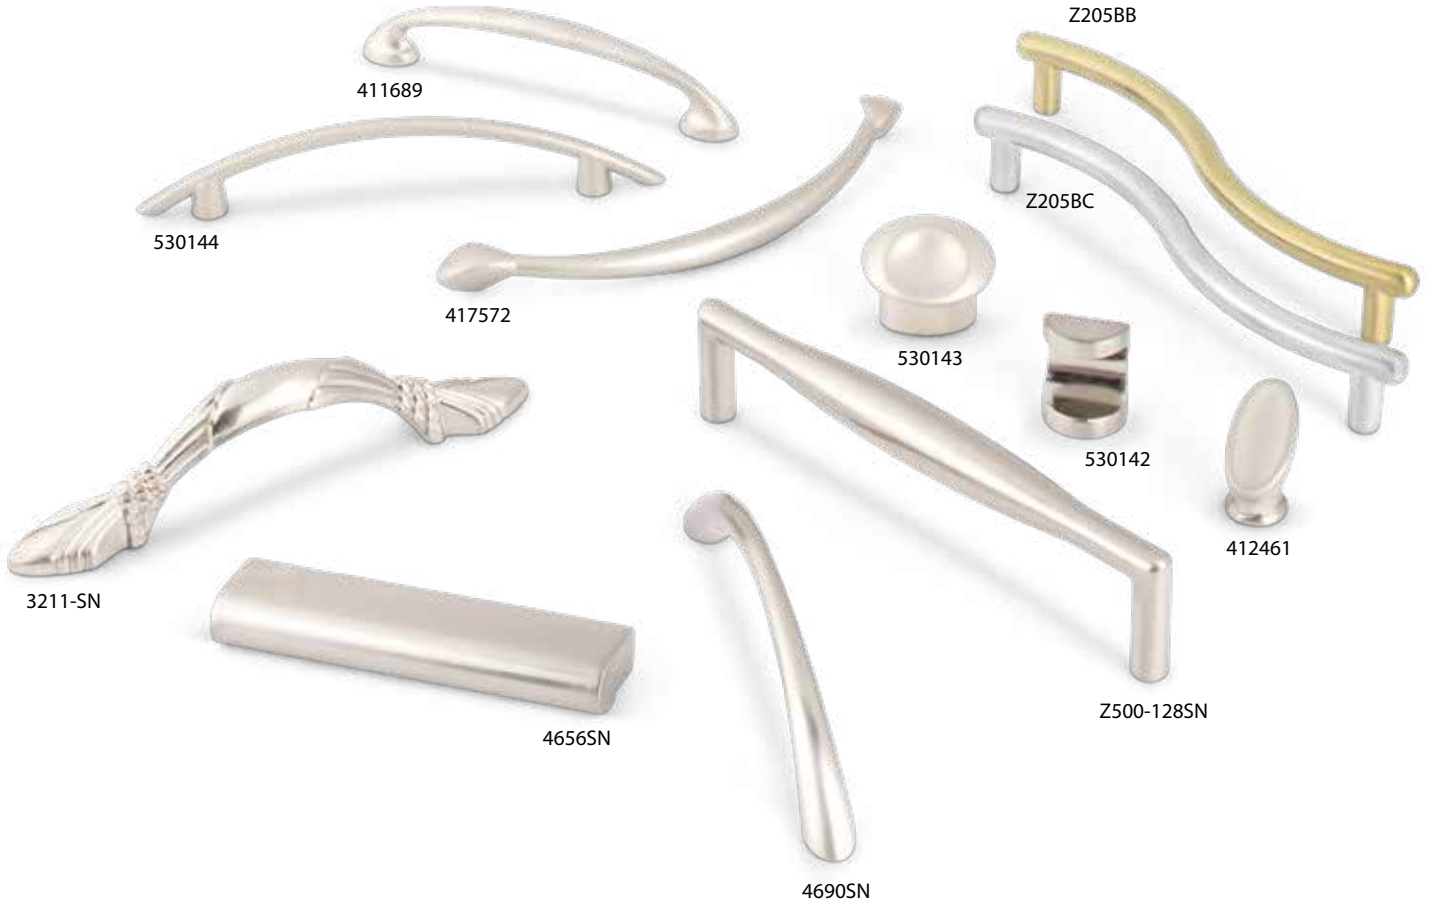

Pulls	Center-to-Center	Overall Length	Width at Center	Projection	Hand Space	Foot Width	Foot Length	Inner Box	Price Code
239-96	96 mm (3-3/4") CC	4-5/16"	1/2"	1-1/8"	7/8"	1/2"	1/2"	15	[D]
239-128	128 mm (5-1/16") CC	5-9/16"	1/2"	1-1/8"	7/8"	1/2"	1/2"	15	[E]
239-160	160 mm (6-5/16") CC	6-13/16"	1/2"	1-1/8"	7/8"	1/2"	1/2"	15	[F]
239-192	192 mm (7-9/16") CC	8-1/16"	1/2"	1-1/8"	7/8"	1/2"	1/2"	10	[F]

Display	Description
DBE1024-GRY	Brenton hardware on Designer Grey display board, 16"W x 11"H

Finishes

Knobs	Description	Overall Length/			Hand Space	Foot Width	Foot Length	Inner Box	Price Code
		Diameter	Width at Center	Projection					
331	small round knob	1-1/8"	1-1/8"	1"	3/4"	3/8"	3/8"	25	[B]
351	small square knob	1-1/8"	1-1/8"	1"	3/4"	3/8"	3/8"	25	[B]
331L	large round knob	1-1/4"	1-1/4"	1"	3/4"	3/8"	3/8"	25	[C]
351L	large square knob	1-1/4"	1-1/4"	1"	3/4"	3/8"	3/8"	25	[C]

Pulls	Center-to-Center	Overall Length	Width at Center	Projection	Hand Space	Foot Width	Foot Length	Inner Box	Price Code
331-96	96 mm (3-3/4") CC	4-1/2"	11/16"	1-1/16"	13/16"	3/8"	3/8"	15	[D]
351-96	96 mm (3-3/4") CC	4-3/8"	11/16"	1-1/16"	13/16"	3/8"	3/8"	15	[D]
331-128	128 mm (5-1/16") CC	5-3/4"	11/16"	1-1/16"	13/16"	3/8"	3/8"	10	[D]
351-128	128 mm (5-1/16") CC	5-5/8"	11/16"	1-1/16"	13/16"	3/8"	3/8"	10	[E]

Display	Description
DBE1026-GRY	Calloway hardware on Designer Grey display board, 16"W x 11"H

U.S.
PATENT D772,683
D729,036

Knobs	Description	Overall Length	Width at Center	Projection	Hand Space	Foot Width	Foot Length	Inner Box	Price Code
412461	oval knob	1"	9/16"	15/16"	11/16"	9/16"	9/16"	50	[B]
530142	cylindrical knob	13/16"	13/16"	1"	5/8"	13/16"	13/16"	25	[B]
530143	concave round knob	1-1/4"	1-1/4"	7/8"	5/8"	3/8"	15/16"	25	[B]