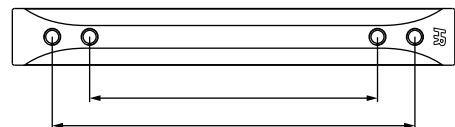

Knobs	Description	Overall Length/ Diameter	Width at Center	Projection	Hand Space	Foot Width	Foot Length	Inner Box	Price Code
484	round knob	1-1/4"	1-1/4"	15/16"	9/16"	7/8"	7/8"	20	[D]

Pulls	Center-to-Center	Overall Length	Width at Center	Projection	Hand Space	Foot Width	Foot Length	Inner Box	Price Code
484-32	32 mm (1-1/4") CC	2-1/8"	9/16"	15/16"	-	9/16"	2-1/8"	15	[D]
484-396	3" CC & 96 mm (3-3/4") CC	4-5/8"	9/16"	15/16"	-	9/16"	4-5/8"	20	[F]
484-128160	128 mm (5-1/16") CC & 160 mm (6-5/16") CC	7-1/8"	9/16"	15/16"	-	9/16"	7-1/8"	10	[H]
484-192224	192 mm (7-9/16") CC & 224 mm (8-13/16") CC	9-5/8"	9/16"	15/16"	-	9/16"	9-5/8"	15	[J]
484-305	305 mm (12") CC	12-13/16"	9/16"	15/16"	-	9/16"	12-13/16"	5	[K]

Display	Description
DB809-GRY	Elara hardware on Designer Grey display board, 16"W x 11"H

3 pull sizes offer 2 center-to-center options